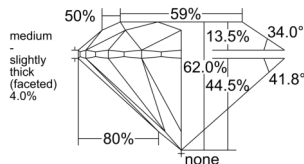

GIA®

FACSIMILE

GIA NATURAL DIAMOND DOSSIER®

April 02, 2026
GIA Report Number 6542924736
Shape and Cutting Style ..... Round Brilliant
Measurements ..... 4.30 - 4.31 x 2.67 mm

GRADING RESULTS

Carat Weight ..... 0.30 carat
Color Grade I
Clarity Grade VS1
Cut Grade ..... Excellent

ADDITIONAL GRADING INFORMATION

Polish ..... Excellent
Symmetry ..... Excellent
Fluorescence ..... None
Clarity Characteristics ..... Feather, Pinpoint
Inscription(s): GIA 6542924736

GIA REPORT 6542924736

Verify this report at GIA.edu

PROPORTIONS

Profile to actual proportions