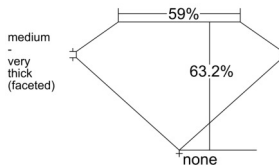

GIA®

FACSIMILE

GIA REPORT 6542920575

Verify this report at GIA.edu

GIA NATURAL DIAMOND DOSSIER®

April 01, 2026
GIA Report Number 6542920575
Shape and Cutting Style ..... Heart Brilliant
Measurements ..... 5.59 x 6.63 x 4.19 mm

GRADING RESULTS

Carat Weight ..... 0.93 carat
Color Grade ..... F
Clarity Grade VVS1

ADDITIONAL GRADING INFORMATION

Polish ..... Excellent
Symmetry ..... Very Good
Fluorescence ..... None
Clarity Characteristics ..... Pinpoint, Feather, Chip
Inscription(s): GIA 6542920575

PROPORTIONS

Profile not to actual proportions

GRADING SCALES

GIA COLOR SCALE		GIA CLARITY SCALE	
COLORLESS	D	VERY VERY SLIGHTLY INCLUDED	FLAWLESS
	E		INTERNALLY FLAWLESS
	F		VVS₁
	G		VVS₂
	H		VS₁
	I		VS₂
	J		SI₁
	K		SI₂
	L		I₁
	M		I₂
NEAR COLORLESS	N	SLIGHTLY INCLUDED	I₃
	O		
	P		
	Q		
FAINT	R		
	S		
	T		
	U		
VERT LIGHT	V		
	W		
	X		
	Y		
LIGHT	Z