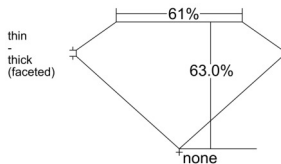

GIA®

FACSIMILE

GIA REPORT 6542909683

Verify this report at GIA.edu

GIA NATURAL DIAMOND DOSSIER®

March 31, 2026
GIA Report Number **6542909683**
Shape and Cutting Style ..... **Pear Brilliant**
Measurements ..... **7.63 x 4.85 x 3.06 mm**

GRADING RESULTS

Carat Weight ..... **0.70 carat**
Color Grade ..... **G**
Clarity Grade **VS1**

ADDITIONAL GRADING INFORMATION

Polish ..... **Excellent**
Symmetry ..... **Very Good**
Fluorescence ..... **None**
Clarity Characteristics ..... **Feather**
Inscription(s): **GIA 6542909683**

PROPORTIONS

Profile not to actual proportions

GRADING SCALES

GIA COLOR SCALE		GIA CLARITY SCALE			
COLORLESS	D	VERY VERY SLIGHTLY INCLUDED	FLAWLESS		
	E		INTERNALLY FLAWLESS		
	F	VERY SLIGHTLY INCLUDED	VVS₁		
	G		VVS₂		
	H		VS₁		
	NEAR COLORLESS	I	SLIGHTLY INCLUDED	VS₂	
		J		SI₁	
		FAINT	K	INCLUDED	SI₂
			L		I₁
			M		I₂
VERT LIGHT	N	INCLUDED	I₃		
	O				
	P				
	Q				
	R				
LIGHT	S				
	T				
	U				
	V				
	W				
X					
Y					
Z