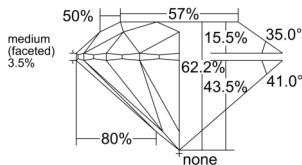

GIA®

FACSIMILE

GIA REPORT 6542908986

Verify this report at GIA.edu

GIA NATURAL DIAMOND DOSSIER®

March 27, 2026
GIA Report Number **6542908986**
Shape and Cutting Style ..... **Round Brilliant**
Measurements ..... **5.66 - 5.70 x 3.53 mm**

GRADING RESULTS

Carat Weight ..... **0.70 carat**
Color Grade ..... **L**
Clarity Grade **S11**
Cut Grade ..... **Excellent**

ADDITIONAL GRADING INFORMATION

Polish ..... **Excellent**
Symmetry ..... **Excellent**
Fluorescence ..... **None**
Clarity Characteristics ..... **Feather**
Inscription(s): **GIA 6542908986**

PROPORTIONS

Profile to actual proportions