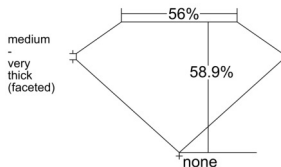

GIA®

FACSIMILE

GIA REPORT 6542896235

Verify this report at GIA.edu

GIA NATURAL DIAMOND DOSSIER®

March 26, 2026
GIA Report Number 6542896235
Shape and Cutting Style ..... Heart Brilliant
Measurements ..... 5.25 x 6.21 x 3.65 mm

GRADING RESULTS

Carat Weight ..... 0.71 carat
Color Grade ..... D
Clarity Grade VS2

ADDITIONAL GRADING INFORMATION

Polish ..... Excellent
Symmetry ..... Excellent
Fluorescence ..... None
Clarity Characteristics ..... Crystal
Inscription(s): GIA 6542896235

PROPORTIONS

Profile not to actual proportions

GRADING SCALES

GIA COLOR SCALE		GIA CLARITY SCALE			
COLORLESS	D	VERY VERY SLIGHTLY INCLUDED	FLAWLESS		
	E		INTERNALLY FLAWLESS		
	F	VERY SLIGHTLY INCLUDED	VVS₁		
	G		VVS₂		
	H		VS₁		
	NEAR COLORLESS	I	SLIGHTLY INCLUDED	VS₂	
		J		SI₁	
		FAINT	K	INCLUDED	SI₂
			L		I₁
			M		I₂
VERT LIGHT	N	LIGHT	I₃		
	O				
	P				
	Q				
	R				
	S				
	T