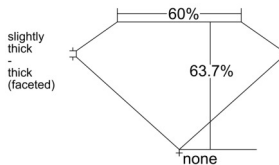

GIA®

FACSIMILE

GIA REPORT 6542887919

Verify this report at GIA.edu

GIA NATURAL DIAMOND DOSSIER®

March 25, 2026
GIA Report Number 6542887919
Shape and Cutting Style ..... Pear Brilliant
Measurements ..... 8.32 x 5.28 x 3.37 mm

GRADING RESULTS

Carat Weight ..... 0.90 carat
Color Grade ..... J
Clarity Grade VS1

ADDITIONAL GRADING INFORMATION

Polish ..... Excellent
Symmetry ..... Very Good
Fluorescence ..... Faint
Clarity Characteristics..... Crystal, Pinpoint, Needle
Inscription(s): GIA 6542887919

PROPORTIONS

Profile not to actual proportions

GRADING SCALES

GIA COLOR SCALE		GIA CLARITY SCALE			
COLORLESS	D	VERY VERY SLIGHTLY INCLUDED	FLAWLESS		
	E		INTERNALLY FLAWLESS		
	F		VVS₁		
	NEAR COLORLESS	G	VERY SLIGHTLY INCLUDED	VVS₂	
		H		VS₁	
		FAINT	I	SLIGHTLY INCLUDED	VS₂
			J		SI₁
			K	SI₂	
	LIGHT	L	INCLUDED	I₁	
		M		I₂	
N		I₃			
O					
P					
Q					
R