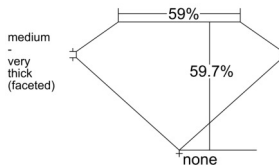

GIA®

FACSIMILE

GIA REPORT 6542885021

Verify this report at GIA.edu

GIA NATURAL DIAMOND DOSSIER®

March 25, 2026
GIA Report Number 6542885021
Shape and Cutting Style ..... Heart Brilliant
Measurements ..... 5.13 x 5.93 x 3.54 mm

GRADING RESULTS

Carat Weight ..... 0.63 carat
Color Grade I
Clarity Grade ..... Internally Flawless

ADDITIONAL GRADING INFORMATION

Polish ..... Very Good
Symmetry ..... Very Good
Fluorescence ..... None
Clarity Characteristics ..... Minor Details of Polish
Inscription(s): GIA 6542885021

PROPORTIONS

Profile not to actual proportions

GRADING SCALES

GIA COLOR SCALE		GIA CLARITY SCALE			
COLORLESS	D	VERY VERY SLIGHTLY INCLUDED	FLAWLESS		
	E		INTERNALLY FLAWLESS		
	F	VERY SLIGHTLY INCLUDED	VVS₁		
	G		VVS₂		
	H		VS₁		
	NEAR COLORLESS	I	VERY SLIGHTLY INCLUDED	VS₂	
		J		SI₁	
		FAINT	K	SLIGHTLY INCLUDED	SI₂
			L		I₁
			M		I₂
VERT LIGHT	N	INCLUDED	I₃		
	O				
	P				
	Q				
	R				
LIGHT	S				
	T				
	U				
	V				
	W				
	X				
	Y				
	Z