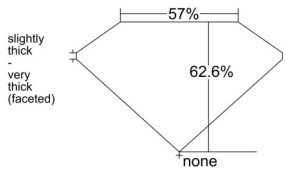

GIA®

FACSIMILE

GIA REPORT 6542884249

Verify this report at GIA.edu

GIA NATURAL DIAMOND DOSSIER®

March 25, 2026
GIA Report Number 6542884249
Shape and Cutting Style ..... Heart Brilliant
Measurements ..... 4.84 x 5.26 x 3.29 mm

GRADING RESULTS

Carat Weight ..... 0.51 carat
Color Grade ..... E
Clarity Grade VVS2

ADDITIONAL GRADING INFORMATION

Polish ..... Very Good
Symmetry ..... Very Good
Fluorescence ..... None
Clarity Characteristics ..... Cloud, Needle, Pinpoint
Inscription(s): GIA 6542884249

PROPORTIONS

Profile not to actual proportions

GRADING SCALES

GIA COLOR SCALE		GIA CLARITY SCALE		
NEAR COLORLESS	D	VERY VERY SLIGHTLY INCLUDED	FLAWLESS	
	E		INTERNALLY FLAWLESS	
	F	VERY SLIGHTLY INCLUDED	VVS₁	
	G		VVS₂	
	H		VS₁	
	FAINT	I	SLIGHTLY INCLUDED	VS₂
		J		SI₁
		K	INCLUDED	SI₂
		L		I₁
		M		I₂
VERY LIGHT	N	INCLUDED	I₃	
	O			
	P			
	Q			
LIGHT	R			
	S			
	T			
	U			
	V			
	W			
	X			
	Y			
	Z