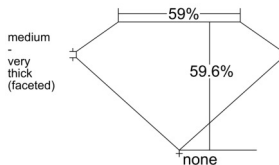

GIA®

FACSIMILE

GIA REPORT 6542883698

Verify this report at GIA.edu

GIA NATURAL DIAMOND DOSSIER®

March 25, 2026
GIA Report Number 6542883698
Shape and Cutting Style ..... Heart Brilliant
Measurements ..... 5.27 x 6.21 x 3.70 mm

GRADING RESULTS

Carat Weight ..... 0.71 carat
Color Grade ..... F
Clarity Grade VS2

ADDITIONAL GRADING INFORMATION

Polish ..... Excellent
Symmetry ..... Excellent
Fluorescence ..... Faint
Clarity Characteristics ..... Twinning Wisp
Inscription(s): GIA 6542883698

PROPORTIONS

Profile not to actual proportions

GRADING SCALES

GIA COLOR SCALE		GIA CLARITY SCALE			
COLORLESS	D	VERY VERY SLIGHTLY INCLUDED	FLAWLESS		
	E		INTERNALLY FLAWLESS		
	F	VERY SLIGHTLY INCLUDED	VVS₁		
	G		VVS₂		
	H		VS₁		
	NEAR COLORLESS	I	SLIGHTLY INCLUDED	VS₂	
		J		SI₁	
		FAINT	K	INCLUDED	SI₂
			L		I₁
	M		I₂		
VERT LIGHT	N		INCLUDED	I₃	
	O				
	P				
	Q				
LIGHT	R				
	S				
	T				
	U				
	V				
	Z