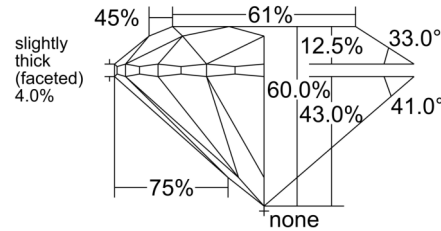

GIA NATURAL DIAMOND GRADING REPORT

March 24, 2026  
GIA Report Number ..... 6542877724  
Shape and Cutting Style ..... Round Brilliant  
Measurements ..... 6.61 - 6.66 x 3.98 mm

GRADING RESULTS

Carat Weight ..... 1.08 carat  
Color Grade ..... H  
Clarity Grade ..... VS1  
Cut Grade ..... Excellent

Profile to actual proportions

CLARITY CHARACTERISTICS

KEY TO SYMBOLS\*

- Crystal
- ∖ Needle
- Pinpoint

\* Red symbols denote internal characteristics (inclusions). Green or black symbols denote external characteristics (blemishes). Diagram is an approximate representation of the diamond, and symbols shown indicate type, position, and approximate size of clarity characteristics. All clarity characteristics may not be shown. Details of finish are not shown.