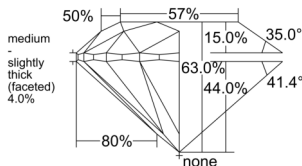

GIA®

FACSIMILE

GIA REPORT 6542872348

Verify this report at GIA.edu

GIA NATURAL DIAMOND DOSSIER®

March 24, 2026
GIA Report Number 6542872348
Shape and Cutting Style ..... Round Brilliant
Measurements ..... 5.03 - 5.07 x 3.18 mm

GRADING RESULTS

Carat Weight ..... 0.50 carat
Color Grade L
Clarity Grade VS2
Cut Grade ..... Excellent

ADDITIONAL GRADING INFORMATION

Polish ..... Excellent
Symmetry ..... Excellent
Fluorescence ..... None
Clarity Characteristics ..... Crystal
Inscription(s): GIA 6542872348

PROPORTIONS

GRADING SCALES

GIA COLOR SCALE

COLOREDNESS	D
	E
	F
	G
	H
	I
	J
NEAR COLORLESS	K
	L
Faint	M
	N
	O
	P
Very Light	Q
	R
	S
	T
	U
	V
Light	W
	X
	Y
	Z

GIA CLARITY SCALE

FLAWLESS	INTERNAL FLAWLESS	VERY VERY SLIGHTLY INCLUDED	VERY SLIGHTLY INCLUDED	SLIGHTLY INCLUDED	INCLUDED	FLAWLESS
						VVS₁
VVS₂	VS₁	VS₂	SI₁	SI₂	I₁	VERY GOOD
						I₂
I₃						GOOD
						FAIR
						POOR

GIA CUT SCALE

EXCELLENT
VERY GOOD
GOOD
FAIR
POOR