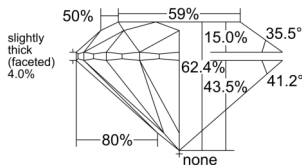

GIA®

FACSIMILE

GIA NATURAL DIAMOND DOSSIER®

March 24, 2026
GIA Report Number 6542870805
Shape and Cutting Style ..... Round Brilliant
Measurements ..... 4.25 - 4.27 x 2.66 mm

GRADING RESULTS

Carat Weight ..... 0.30 carat
Color Grade ..... K
Clarity Grade VS1
Cut Grade ..... Excellent

ADDITIONAL GRADING INFORMATION

Polish ..... Excellent
Symmetry ..... Excellent
Fluorescence ..... Faint
Clarity Characteristics ..... Feather, Pinpoint
Inscription(s): GIA 6542870805

GIA REPORT 6542870805

Verify this report at GIA.edu

PROPORTIONS

Profile to actual proportions