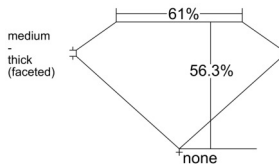

GIA®

FACSIMILE

GIA REPORT 6542864470

Verify this report at GIA.edu

GIA NATURAL DIAMOND DOSSIER®

March 23, 2026
GIA Report Number **6542864470**
Shape and Cutting Style ..... **Heart Brilliant**
Measurements ..... **4.75 x 5.57 x 3.13 mm**

GRADING RESULTS

Carat Weight ..... **0.50 carat**
Color Grade ..... **D**
Clarity Grade **VS2**

ADDITIONAL GRADING INFORMATION

Polish ..... **Excellent**
Symmetry ..... **Very Good**
Fluorescence ..... **None**
Clarity Characteristics..... **Feather, Cloud**
Inscription(s): **GIA 6542864470**

PROPORTIONS

Profile not to actual proportions

GRADING SCALES

GIA COLOR SCALE		GIA CLARITY SCALE			
COLORLESS	D	VERY VERY SLIGHTLY INCLUDED	FLAWLESS		
	E		INTERNALLY FLAWLESS		
	F	VERY SLIGHTLY INCLUDED	VVS₁		
	G		VVS₂		
	H		VS₁		
	NEAR COLORLESS	I	SLIGHTLY INCLUDED	VS₂	
		J		SI₁	
		FAINT	K	INCLUDED	SI₂
			L		I₁
			M		I₂
VERT LIGHT	N	LIGHT	I₃		
	O				
	P				
	Q				
	R