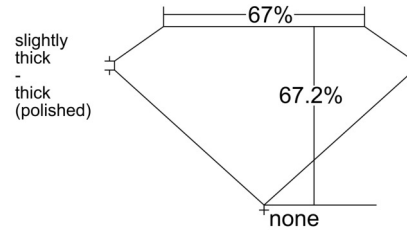

PROPORTIONS

Profile not to actual proportions