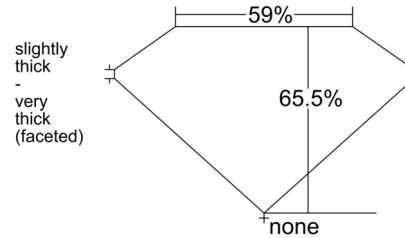

GIA NATURAL DIAMOND GRADING REPORT

March 23, 2026
GIA Report Number 6542862557
Shape and Cutting Style Oval Brilliant
Measurements 8.15 x 5.93 x 3.88 mm

GRADING RESULTS

Carat Weight 1.22 carat
Color Grade G
Clarity Grade VS1

ADDITIONAL GRADING INFORMATION

Polish Excellent
Symmetry Excellent
Fluorescence Medium Blue
Inscription(s): GIA 6542862557
Comments: Additional pinpoints are not shown.

PROPORTIONS

Profile not to actual proportions

CLARITY CHARACTERISTICS

KEY TO SYMBOLS*

- Crystal
- ~ Feather
- ☁ Cloud
- Pinpoint

* Red symbols denote internal characteristics (inclusions). Green or black symbols denote external characteristics (blemishes). Diagram is an approximate representation of the diamond, and symbols shown indicate type, position, and approximate size of clarity characteristics. All clarity characteristics may not be shown. Details of finish are not shown.