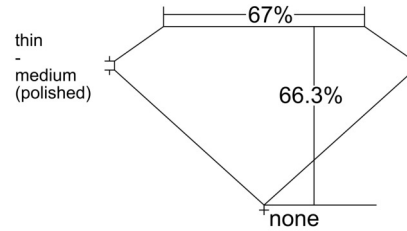

GIA NATURAL DIAMOND GRADING REPORT

March 23, 2026
GIA Report Number 6542862443
Shape and Cutting Style Emerald Cut
Measurements 8.13 x 5.73 x 3.80 mm

GRADING RESULTS

Carat Weight 1.70 carat
Color Grade G
Clarity Grade VS1

Profile not to actual proportions

CLARITY CHARACTERISTICS

KEY TO SYMBOLS*

- Cloud
- Feather
- Pinpoint

* Red symbols denote internal characteristics (inclusions). Green or black symbols denote external characteristics (blemishes). Diagram is an approximate representation of the diamond, and symbols shown indicate type, position, and approximate size of clarity characteristics. All clarity characteristics may not be shown. Details of finish are not shown.