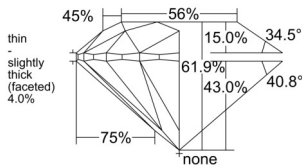

GIA®

FACSIMILE

GIA REPORT 6542859446

Verify this report at GIA.edu

GIA NATURAL DIAMOND DOSSIER®

March 23, 2026
GIA Report Number 6542859446
Shape and Cutting Style ..... Round Brilliant
Measurements ..... 5.14 - 5.17 x 3.19 mm

GRADING RESULTS

Carat Weight ..... 0.52 carat
Color Grade ..... M
Clarity Grade ..... Internally Flawless
Cut Grade ..... Excellent

ADDITIONAL GRADING INFORMATION

Polish ..... Excellent
Symmetry ..... Excellent
Fluorescence ..... None
Clarity Characteristics ..... Minor Details of Polish
Inscription(s): GIA 6542859446

PROPORTIONS

GRADING SCALES

GIA COLOR SCALE	GIA CLARITY SCALE	GIA CUT SCALE
COLOURLESS	FLAWLESS	EXCELLENT
D	INTERNALLY FLAWLESS	
E	VVS₁	VERY GOOD
F		
G	VVS₂	GOOD
H	VS₁	
I	VS₂	FAIR
J	SI₁	
K	SI₂	POOR
L	I₁	
M	I₂	
N	I₃	
O		
P		
Q		
R		
S		
T		
U		
V		
W		
X		
Y		
Z