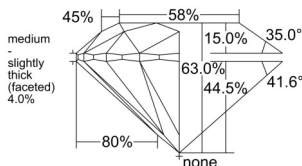

GIA®

FACSIMILE

GIA REPORT 6542859239

Verify this report at GIA.edu

GIA NATURAL DIAMOND DOSSIER®

March 21, 2026
GIA Report Number 6542859239
Shape and Cutting Style ..... Round Brilliant
Measurements ..... 5.16 - 5.19 x 3.26 mm

GRADING RESULTS

Carat Weight ..... 0.54 carat
Color Grade ..... G
Clarity Grade VS2
Cut Grade ..... Excellent

ADDITIONAL GRADING INFORMATION

Polish ..... Excellent
Symmetry ..... Excellent
Fluorescence ..... None
Clarity Characteristics ..... Cloud, Crystal
Inscription(s): GIA 6542859239

PROPORTIONS

Profile to actual proportions

GRADING SCALES

GIA COLOR SCALE	GIA CLARITY SCALE	GIA CUT SCALE	
D	FLAWLESS	EXCELLENT	
E	INTERNALLY FLAWLESS		
F		VVS₁	VERY GOOD
G	VVS₂		
H	VS₁	GOOD	
I	VS₂		
J	SI₁	FAIR	
K	SI₂		
L	I₁	POOR	
M	I₂		
N	I₃		
O			
P			
Q			
R			
S			
T			
U			
V			
W			
X			
Y			
Z