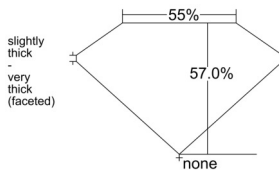

GIA®

FACSIMILE

GIA REPORT 6542856079

Verify this report at GIA.edu

GIA NATURAL DIAMOND DOSSIER®

March 20, 2026
GIA Report Number **6542856079**
Shape and Cutting Style ..... **Heart Brilliant**
Measurements ..... **5.79 x 6.41 x 3.65 mm**

GRADING RESULTS

Carat Weight ..... **0.81 carat**
Color Grade ..... **H**
Clarity Grade **S11**

ADDITIONAL GRADING INFORMATION

Polish ..... **Excellent**
Symmetry ..... **Excellent**
Fluorescence ..... **Faint**
Clarity Characteristics ..... **Twinning Wisp**
Inscription(s): **GIA 6542856079**

PROPORTIONS

Profile not to actual proportions

GRADING SCALES

GIA COLOR SCALE		GIA CLARITY SCALE			
COLORLESS	D	VERY VERY SLIGHTLY INCLUDED	FLAWLESS		
	E		INTERNALLY FLAWLESS		
	F	VERY SLIGHTLY INCLUDED	VVS₁		
	G		VVS₂		
	H		VS₁		
	NEAR COLORLESS	I	SLIGHTLY INCLUDED	VS₂	
		J		S1₁	
		FAINT	K	INCLUDED	S1₂
			L		I₁
			M		I₂
VERT LIGHT	N	LIGHT	I₃		
	O				
	P				
	Q				
	R