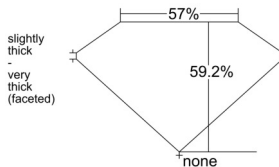

GIA®

FACSIMILE

GIA REPORT 6542852290

Verify this report at GIA.edu

GIA NATURAL DIAMOND DOSSIER®

March 19, 2026
GIA Report Number 6542852290
Shape and Cutting Style ..... Heart Brilliant
Measurements ..... 5.19 x 6.14 x 3.63 mm

GRADING RESULTS

Carat Weight ..... 0.70 carat
Color Grade ..... G
Clarity Grade SI1

ADDITIONAL GRADING INFORMATION

Polish ..... Excellent
Symmetry ..... Very Good
Fluorescence ..... None
Clarity Characteristics ..... Feather
Inscription(s): GIA 6542852290

PROPORTIONS

Profile not to actual proportions

GRADING SCALES

GIA COLOR SCALE		GIA CLARITY SCALE		
NEAR COLORLESS	D	VERY VERY SLIGHTLY INCLUDED	FLAWLESS	
	E		INTERNALLY FLAWLESS	
	F	VERY SLIGHTLY INCLUDED	VVS₁	
	G		VVS₂	
	H		VS₁	
	FAINT	I	SLIGHTLY INCLUDED	SI₁
		J		SI₂
		K	INCLUDED	I₁
		L		I₂
		M		I₃
LIGHT	N			
	O			
	P			
	Q			
	R			
	S			
	T			
U				
V				
W				
X				
Y				
Z