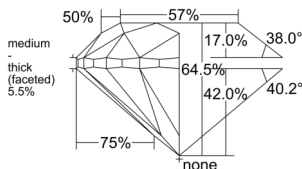

GIA®

FACSIMILE

GIA REPORT 6542851569

Verify this report at GIA.edu

GIA NATURAL DIAMOND DOSSIER®

March 20, 2026
GIA Report Number 6542851569
Shape and Cutting Style ..... Round Brilliant
Measurements ..... 4.90 - 4.96 x 3.18 mm

GRADING RESULTS

Carat Weight ..... 0.50 carat
Color Grade ..... G
Clarity Grade VS1
Cut Grade ..... Very Good

ADDITIONAL GRADING INFORMATION

Polish ..... Excellent
Symmetry ..... Good
Fluorescence ..... None
Clarity Characteristics..... Indented Natural, Cloud
Inscription(s): GIA 6542851569

PROPORTIONS

Profile to actual proportions

GRADING SCALES

GIA COLOR SCALE

COLORESS	D
	E
	F
	G
	H
	I
	J
NEAR COLORESS	K
	L
FANIT	M
	N
	O
	P
VERY LIGHT	R
	S
	T
	U
	V
	W
	X
	Y
LIGHT	Z

GIA CLARITY SCALE

VERY VERY SLIGHTLY INCLUDED	FLAWLESS
	INTERNALLY FLAWLESS
VERY SLIGHTLY INCLUDED	VVS₁
	VVS₂
SLIGHTLY INCLUDED	VS₁
	VS₂
INCLUDED	SI₁
	SI₂
	I₁
	I₂
	I₃

GIA CUT SCALE

EXCELLENT
VERY GOOD
GOOD
FAIR
POOR