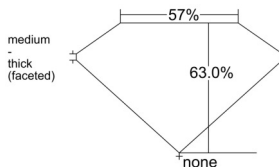

GIA®

FACSIMILE

GIA REPORT 6542849585

Verify this report at GIA.edu

GIA NATURAL DIAMOND DOSSIER®

March 21, 2026
GIA Report Number **6542849585**
Shape and Cutting Style ..... **Heart Brilliant**
Measurements ..... **5.51 x 6.63 x 4.17 mm**

GRADING RESULTS

Carat Weight ..... **0.90 carat**
Color Grade ..... **D**
Clarity Grade **VS1**

ADDITIONAL GRADING INFORMATION

Polish ..... **Excellent**
Symmetry ..... **Excellent**
Fluorescence ..... **Faint**
Clarity Characteristics..... **Crystal, Pinpoint, Cloud**
Inscription(s): **GIA 6542849585**

PROPORTIONS

Profile not to actual proportions

GRADING SCALES

GIA COLOR SCALE		GIA CLARITY SCALE			
COLORLESS	D	VERY VERY SLIGHTLY INCLUDED	FLAWLESS		
	E		INTERNALLY FLAWLESS		
	F	VERY SLIGHTLY INCLUDED	VS₁		
	G		VS₂		
	H		VS₁		
	NEAR COLORLESS	I	SLIGHTLY INCLUDED	SI₁	
		J		SI₂	
		FAINT	K	INCLUDED	I₁
			L		I₂
			M		I₃
VERT LIGHT	N		LIGHT		
	O				
	P				
	Q				
	R