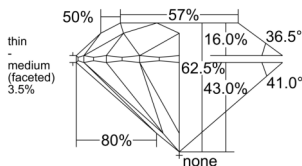

GIA®

FACSIMILE

GIA REPORT 6542844736

Verify this report at GIA.edu

GIA NATURAL DIAMOND DOSSIER®

March 20, 2026
GIA Report Number **6542844736**
Shape and Cutting Style ..... **Round Brilliant**
Measurements ..... **5.80 - 5.84 x 3.64 mm**

GRADING RESULTS

Carat Weight ..... **0.75 carat**
Color Grade ..... **I**
Clarity Grade **VS2**
Cut Grade ..... **Excellent**

ADDITIONAL GRADING INFORMATION

Polish ..... **Excellent**
Symmetry ..... **Excellent**
Fluorescence ..... **None**
Clarity Characteristics..... **Crystal, Feather**
Inscription(s): **GIA 6542844736**

PROPORTIONS

GRADING SCALES

GIA COLOR SCALE	GIA CLARITY SCALE	GIA CUT SCALE	
D	FLAWLESS	EXCELLENT	
E	INTERNALLY FLAWLESS		
F		VVS₁	VERY GOOD
G	VVS₂		
H	VS₁	GOOD	
I	VS₂		
J	SI₁	FAIR	
K	SI₂		
L	I₁	POOR	
M	I₂		
N	I₃		
O			
P			
Q			
R			
S			
T			
U			
V			
W			
X			
Y			
Z