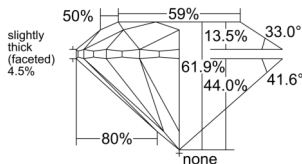

GIA®

FACSIMILE

GIA REPORT 6542844061

Verify this report at GIA.edu

GIA NATURAL DIAMOND DOSSIER®

March 20, 2026
GIA Report Number 6542844061
Shape and Cutting Style ..... Round Brilliant
Measurements ..... 5.08 - 5.09 x 3.15 mm

GRADING RESULTS

Carat Weight ..... 0.50 carat
Color Grade L
Clarity Grade VVS1
Cut Grade ..... Excellent

ADDITIONAL GRADING INFORMATION

Polish ..... Excellent
Symmetry ..... Excellent
Fluorescence ..... None
Clarity Characteristics ..... Pinpoint, Feather
Inscription(s): GIA 6542844061

PROPORTIONS

Profile to actual proportions

GRADING SCALES

GIA COLOR SCALE	GIA CLARITY SCALE	GIA CUT SCALE	
D	FLAWLESS	EXCELLENT	
E	INTERNALLY FLAWLESS		
F		VVS₁	VERY GOOD
G	VVS₂		
H	VS₁	GOOD	
I	VS₂		
J	SI₁	FAIR	
K	SI₂		
L	I₁	POOR	
M	I₂		
N	I₃		
O			
P			
Q			
R			
S			
T			
U			
V			
W			
X			
Y			
Z