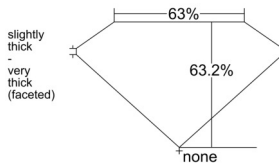

GIA®

FACSIMILE

GIA REPORT 6542841310

Verify this report at GIA.edu

GIA NATURAL DIAMOND DOSSIER®

March 23, 2026
GIA Report Number 6542841310
Shape and Cutting Style ..... Pear Brilliant
Measurements ..... 7.18 x 4.35 x 2.75 mm

GRADING RESULTS

Carat Weight ..... 0.51 carat
Color Grade ..... G
Clarity Grade VVS2

ADDITIONAL GRADING INFORMATION

Polish ..... Excellent
Symmetry ..... Excellent
Fluorescence ..... None
Clarity Characteristics ..... Cloud
Inscription(s): GIA 6542841310

PROPORTIONS

Profile not to actual proportions

GRADING SCALES

GIA COLOR SCALE		GIA CLARITY SCALE			
COLORLESS	D	VERY VERY SLIGHTLY INCLUDED	FLAWLESS		
	E		INTERNALLY FLAWLESS		
	F		VVS₁		
	NEAR COLORLESS	G	VERY SLIGHTLY INCLUDED	VVS₂	
		H		VS₁	
		FAINT	I	SLIGHTLY INCLUDED	VS₂
			J		SI₁
	K		SI₂		
	VERT LIGHT		L	INCLUDED	I₁
			M		I₂
N			I₃		
O					
P					
Q					
R					
LIGHT	S				
	T				
	U				
	V				
	Z