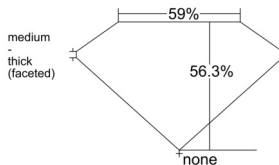

GIA®

FACSIMILE

GIA REPORT 6542840778

Verify this report at GIA.edu

GIA NATURAL DIAMOND DOSSIER®

March 20, 2026
GIA Report Number **6542840778**
Shape and Cutting Style ..... **Heart Brilliant**
Measurements ..... **5.28 x 5.96 x 3.36 mm**

GRADING RESULTS

Carat Weight ..... **0.61 carat**
Color Grade ..... **G**
Clarity Grade **VVS2**

ADDITIONAL GRADING INFORMATION

Polish ..... **Very Good**
Symmetry ..... **Excellent**
Fluorescence ..... **Faint**
Clarity Characteristics..... **Cloud, Pinpoint**
Inscription(s): **GIA 6542840778**

PROPORTIONS

Profile not to actual proportions

GRADING SCALES

GIA COLOR SCALE		GIA CLARITY SCALE			
COLORLESS	D	VERY VERY SLIGHTLY INCLUDED	FLAWLESS		
	E		INTERNALLY FLAWLESS		
	F		VVS₁		
	NEAR COLORLESS	G	VVS₂		
		H	VERY SLIGHTLY INCLUDED	VS₁	
		I		VS₂	
		FAINT	J	SLIGHTLY INCLUDED	SI₁
			K		SI₂
	L		INCLUDED		I₁
	M			I₂	
LIGHT	N			I₃	
	O				
	P				
	Q				
	R