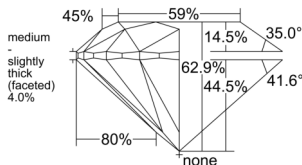

GIA®

FACSIMILE

GIA REPORT 6542840251

Verify this report at GIA.edu

GIA NATURAL DIAMOND DOSSIER®

March 20, 2026
GIA Report Number **6542840251**
Shape and Cutting Style ..... **Round Brilliant**
Measurements ..... **6.12 - 6.16 x 3.86 mm**

GRADING RESULTS

Carat Weight ..... **0.90 carat**
Color Grade ..... **K**
Clarity Grade **S12**
Cut Grade ..... **Excellent**

ADDITIONAL GRADING INFORMATION

Polish ..... **Excellent**
Symmetry ..... **Excellent**
Fluorescence ..... **None**
Clarity Characteristics ..... **Cloud, Crystal**
Inscription(s): **GIA 6542840251**

PROPORTIONS

Profile to actual proportions