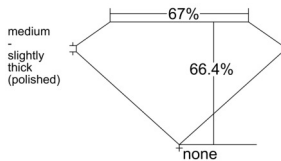

GIA®

FACSIMILE

GIA REPORT 6542838992

Verify this report at GIA.edu

GIA NATURAL DIAMOND DOSSIER®

March 20, 2026
GIA Report Number 6542838992
Shape and Cutting Style ..... Emerald Cut
Measurements ..... 6.56 x 4.64 x 3.08 mm

GRADING RESULTS

Carat Weight ..... 0.91 carat
Color Grade ..... D
Clarity Grade VVS1

ADDITIONAL GRADING INFORMATION

Polish ..... Excellent
Symmetry ..... Excellent
Fluorescence ..... Medium Blue
Clarity Characteristics ..... Pinpoint, Surface Graining
Inscription(s): GIA 6542838992

PROPORTIONS

Profile not to actual proportions

GRADING SCALES

GIA COLOR SCALE		GIA CLARITY SCALE	
COLORLESS	D	VERY VERY SLIGHTLY SLIGHTLY INCLUDED	FLAWLESS
	E		INTERNALLY FLAWLESS
	F		VVS₁
	G		VVS₂
	H		VS₁
	I		VS₂
	J		SI₁
	K		SI₂
	L		I₁
	M		I₂
NEAR COLORLESS	N	SLIGHTLY INCLUDED	I₃
	O		
	P		
	Q		
FAINT	R	INCLUDED	
	S		
	T		
	U		
VERT LIGHT	V		
	W		
	X		
	Y		
LIGHT	Z