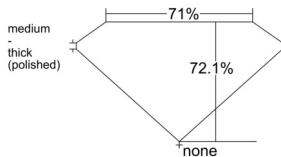

GIA®

FACSIMILE

GIA REPORT 6542838878

Verify this report at GIA.edu

GIA NATURAL DIAMOND DOSSIER®

March 23, 2026
GIA Report Number 6542838878
Shape and Cutting Style ..... Square Modified Brilliant
Measurements ..... 5.45 x 5.43 x 3.92 mm

GRADING RESULTS

Carat Weight ..... 0.91 carat
Color Grade ..... D
Clarity Grade VS2

ADDITIONAL GRADING INFORMATION

Polish ..... Very Good
Symmetry ..... Good
Fluorescence ..... None
Clarity Characteristics ..... Cloud, Crystal, Feather
Inscription(s): GIA 6542838878

PROPORTIONS

Profile not to actual proportions

GRADING SCALES

GIA COLOR SCALE		GIA CLARITY SCALE			
COLORLESS	D	VERY VERY SLIGHTLY INCLUDED	FLAWLESS		
	E		INTERNALLY FLAWLESS		
	F	VERY SLIGHTLY INCLUDED	VVS₁		
	G		VVS₂		
	H		VS₁		
	NEAR COLORLESS	I	SLIGHTLY INCLUDED	VS₂	
		J		SI₁	
		FAINT	K	INCLUDED	SI₂
			L		I₁
			M		I₂
VERT LIGHT	N	LIGHT	I₃		
	O				
	P				
	Q				
	R