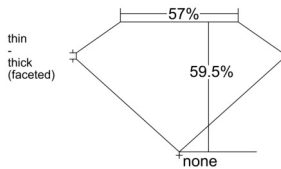

GIA®

FACSIMILE

GIA REPORT 6542838616

Verify this report at GIA.edu

GIA NATURAL DIAMOND DOSSIER®

March 20, 2026
GIA Report Number 6542838616
Shape and Cutting Style ..... Heart Brilliant
Measurements ..... 4.73 x 5.56 x 3.31 mm

GRADING RESULTS

Carat Weight ..... 0.50 carat
Color Grade ..... D
Clarity Grade SI1

ADDITIONAL GRADING INFORMATION

Polish ..... Excellent
Symmetry ..... Excellent
Fluorescence ..... Medium Blue
Clarity Characteristics..... Crystal, Feather
Inscription(s): GIA 6542838616

PROPORTIONS

Profile not to actual proportions

GRADING SCALES

GIA COLOR SCALE		GIA CLARITY SCALE			
COLORLESS	D	VERY VERY SLIGHTLY INCLUDED	FLAWLESS		
	E		INTERNALLY FLAWLESS		
	F	VERY SLIGHTLY INCLUDED	VVS₁		
	G		VVS₂		
	H		VS₁		
	NEAR COLORLESS	I	SLIGHTLY INCLUDED	VS₂	
		J		SI₁	
		FAINT	K	INCLUDED	SI₂
			L		I₁
			M		I₂
VERT LIGHT	N	LIGHT	I₃		
	O				
	P				
	Q				
	R