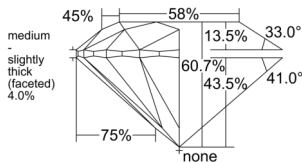

GIA®

FACSIMILE

GIA REPORT 6542836086

Verify this report at GIA.edu

GIA NATURAL DIAMOND DOSSIER®

March 20, 2026
GIA Report Number **6542836086**
Shape and Cutting Style ..... **Round Brilliant**
Measurements ..... **5.90 - 5.93 x 3.59 mm**

GRADING RESULTS

Carat Weight ..... **0.77 carat**
Color Grade ..... **F**
Clarity Grade **S11**
Cut Grade ..... **Excellent**

ADDITIONAL GRADING INFORMATION

Polish ..... **Excellent**
Symmetry ..... **Excellent**
Fluorescence ..... **Faint**
Clarity Characteristics..... **Crystal, Feather**
Inscription(s): **GIA 6542836086**

PROPORTIONS

Profile to actual proportions

GRADING SCALES

GIA COLOR SCALE	GIA CLARITY SCALE	GIA CUT SCALE
COLOREDNESS	FLAWLESS	EXCELLENT
D	FLAWLESS	
E	FLAWLESS	VERY GOOD
F	FLAWLESS	
G	FLAWLESS	GOOD
H	FLAWLESS	
I	VVS₁	FAIR
J	VVS₂	
K	VS₁	POOR
L	VS₂	
M	S1₁	I₁
N	S1₂	
O	S2	I₂
P	S3	
Q	I₃	I₃
R	I₃	
S	I₃	I₃
T	I₃	
U	I₃	I₃
V	I₃	
W	I₃	I₃
X	I₃	
Y	I₃	I₃
Z	I₃