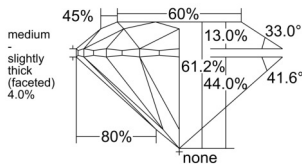

GIA®

FACSIMILE

GIA REPORT 6542834648

Verify this report at GIA.edu

GIA NATURAL DIAMOND DOSSIER®

March 18, 2026
GIA Report Number 6542834648
Shape and Cutting Style ..... Round Brilliant
Measurements ..... 5.04 - 5.05 x 3.09 mm

GRADING RESULTS

Carat Weight ..... 0.48 carat
Color Grade I
Clarity Grade VS1
Cut Grade ..... Excellent

ADDITIONAL GRADING INFORMATION

Polish ..... Excellent
Symmetry ..... Excellent
Fluorescence ..... Faint
Clarity Characteristics ..... Cloud
Inscription(s): GIA 6542834648

PROPORTIONS

Profile to actual proportions

GRADING SCALES

GIA COLOR SCALE	GIA CLARITY SCALE	GIA CUT SCALE	
D	FLAWLESS	EXCELLENT	
E	INTERNALLY FLAWLESS		
F		VVS₁	VERY GOOD
G	VVS₂		
H	VS₁	GOOD	
I	VS₂		
J	SI₁	FAIR	
K	SI₂		
L	I₁	POOR	
M			
N			
O	I₂		
P			
Q	I₃		
R			
S			
T			
U			
V			
W			
X			
Y			
Z