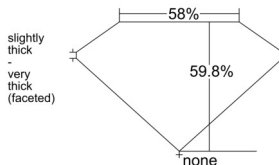

GIA®

FACSIMILE

GIA REPORT 6542829507

Verify this report at GIA.edu

GIA NATURAL DIAMOND DOSSIER®

March 17, 2026
GIA Report Number 6542829507
Shape and Cutting Style ..... Heart Brilliant
Measurements ..... 4.69 x 5.48 x 3.27 mm

GRADING RESULTS

Carat Weight ..... 0.51 carat
Color Grade ..... F
Clarity Grade VVS1

ADDITIONAL GRADING INFORMATION

Polish ..... Very Good
Symmetry ..... Excellent
Fluorescence ..... None
Clarity Characteristics ..... Pinpoint
Inscription(s): GIA 6542829507

PROPORTIONS

Profile not to actual proportions

GRADING SCALES

GIA COLOR SCALE		GIA CLARITY SCALE			
COLORLESS	D	VERY VERY SLIGHTLY INCLUDED	FLAWLESS		
	E		INTERNALLY FLAWLESS		
	F	VERY SLIGHTLY INCLUDED	VVS₁		
	G		VVS₂		
	H		VS₁		
	NEAR COLORLESS	I	SLIGHTLY INCLUDED	VS₂	
		J		SI₁	
		FAINT	K	INCLUDED	SI₂
			L		I₁
			M		I₂
VERT LIGHT	N	LIGHT	I₃		
	O				
	P				
	Q				
	R