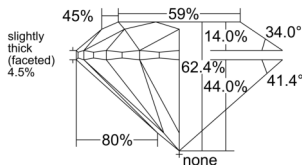

GIA®

FACSIMILE

GIA REPORT 6542829142

Verify this report at GIA.edu

GIA NATURAL DIAMOND DOSSIER®

March 17, 2026
GIA Report Number 6542829142
Shape and Cutting Style ..... Round Brilliant
Measurements ..... 5.13 - 5.16 x 3.21 mm

GRADING RESULTS

Carat Weight ..... 0.53 carat
Color Grade ..... F
Clarity Grade VVS1
Cut Grade ..... Excellent

ADDITIONAL GRADING INFORMATION

Polish ..... Excellent
Symmetry ..... Excellent
Fluorescence ..... None
Clarity Characteristics ..... Cloud, Feather
Inscription(s): GIA 6542829142

PROPORTIONS

Profile to actual proportions