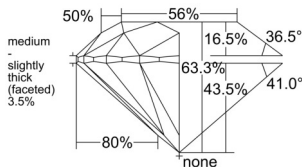

GIA®

FACSIMILE

GIA REPORT 6542825646

Verify this report at GIA.edu

GIA NATURAL DIAMOND DOSSIER®

March 17, 2026
GIA Report Number 6542825646
Shape and Cutting Style ..... Round Brilliant
Measurements ..... 4.66 - 4.70 x 2.96 mm

GRADING RESULTS

Carat Weight ..... 0.40 carat
Color Grade I
Clarity Grade VS1
Cut Grade ..... Excellent

ADDITIONAL GRADING INFORMATION

Polish ..... Excellent
Symmetry ..... Excellent
Fluorescence ..... None
Clarity Characteristics..... Feather, Needle, Pinpoint
Inscription(s): GIA 6542825646

PROPORTIONS

GRADING SCALES

GIA COLOR SCALE	GIA CLARITY SCALE	GIA CUT SCALE
COLOURLESS D	FLAWLESS	EXCELLENT
E	INTERNALLY FLAWLESS	
F	VVS₁	VERY GOOD
G		
H	VVS₂	GOOD
I	VS₁	
J	VS₂	FAIR
K	SI₁	
L	SI₂	POOR
M	I₁	
N	I₂	
O	I₃	
P		
Q		
R		
S		
T		
U		
V		
W		
X		
Y		
Z