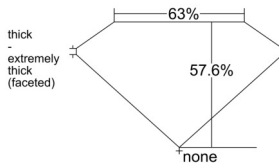

GIA®

FACSIMILE

GIA REPORT 6542822271

Verify this report at GIA.edu

GIA NATURAL DIAMOND DOSSIER®

March 17, 2026
GIA Report Number 6542822271
Shape and Cutting Style ..... Marquise Brilliant
Measurements ..... 10.26 x 4.41 x 2.54 mm

GRADING RESULTS

Carat Weight ..... 0.70 carat
Color Grade I
Clarity Grade VS1

ADDITIONAL GRADING INFORMATION

Polish ..... Very Good
Symmetry ..... Very Good
Fluorescence ..... None
Clarity Characteristics ..... Crystal, Pinpoint
Inscription(s): GIA 6542822271

PROPORTIONS

Profile not to actual proportions

GRADING SCALES

GIA COLOR SCALE		GIA CLARITY SCALE			
COLORLESS	D	VERY VERY SLIGHTLY INCLUDED	FLAWLESS		
	E		INTERNALLY FLAWLESS		
	F	VERY SLIGHTLY INCLUDED	VVS₁		
	G		VVS₂		
	H		VS₁		
	NEAR COLORLESS	I	SLIGHTLY INCLUDED	VS₂	
		J		SI₁	
		FAINT	K	INCLUDED	SI₂
			L		I₁
			M		I₂
VERT LIGHT	N	LIGHT	I₃		
	O				
	P				
	Q				
	R				
	S				
	T