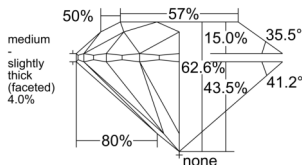

GIA®

FACSIMILE

GIA NATURAL DIAMOND DOSSIER®

March 17, 2026
GIA Report Number 6542821022
Shape and Cutting Style ..... Round Brilliant
Measurements ..... 6.12 - 6.17 x 3.85 mm

GRADING RESULTS

Carat Weight ..... 0.90 carat
Color Grade ..... N
Clarity Grade VS1
Cut Grade ..... Very Good

ADDITIONAL GRADING INFORMATION

Polish ..... Excellent
Symmetry ..... Very Good
Fluorescence ..... Strong Blue
Clarity Characteristics ..... Crystal, Pinpoint
Inscription(s): GIA 6542821022

GIA REPORT 6542821022

Verify this report at GIA.edu

PROPORTIONS

Profile to actual proportions

GRADING SCALES

GIA COLOR SCALE

COLORESS	D
	E
	F
	G
	H
	I
	J
NEAR COLORESS	K
	L
FAIN	M
	N
	O
	P
	Q
VERY LIGHT	R
	S
	T
	U
	V
	W
	X
	Y
LIGHT	Z

GIA CLARITY SCALE

FLAWLESS	INTERNAL FLAWLESS	
		FLAWLESS
VERY VERY SLIGHTLY INCLUDED	VVS₁	
	VVS₂	
VERY SLIGHTLY INCLUDED	VS₁	
	VS₂	
SLIGHTLY INCLUDED	SI₁	
	SI₂	
INCLUDED	I₁	
	I₂	
	I₃	

GIA CUT SCALE

EXCELLENT
VERY GOOD
GOOD
FAIR
POOR