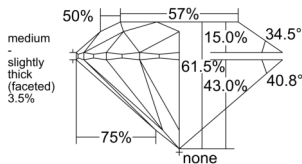

GIA®

FACSIMILE

GIA REPORT 6542819996

Verify this report at GIA.edu

GIA NATURAL DIAMOND DOSSIER®

March 25, 2026
GIA Report Number **6542819996**
Shape and Cutting Style ..... **Round Brilliant**
Measurements ..... **3.59 - 3.62 x 2.22 mm**

GRADING RESULTS

Carat Weight ..... **0.17 carat**
Color Grade ..... **D**
Clarity Grade **VS2**
Cut Grade ..... **Excellent**

ADDITIONAL GRADING INFORMATION

Polish ..... **Excellent**
Symmetry ..... **Excellent**
Fluorescence ..... **None**
Clarity Characteristics ..... **Feather**
Inscription(s): **GIA 6542819996**

PROPORTIONS

Profile to actual proportions

GRADING SCALES

GIA COLOR SCALE

COLOREDNESS	D
	E
	F
	G
	H
	I
	J
NEAR COLORLESS	K
	L
Faint	M
	N
	O
	P
Very Light	Q
	R
	S
	T
	U
	V
Light	W
	X
	Y
	Z

GIA CLARITY SCALE

FLAWLESS	VERY VERY SLIGHTLY INCLUDED	VS₁	VS₂	SLIGHTLY INCLUDED	SI₁	SI₂	I₁	I₂	I₃	
										VERY SLIGHTLY INCLUDED
INTERNALLY FLAWLESS										

GIA CUT SCALE

EXCELLENT
VERY GOOD
GOOD
FAIR
POOR