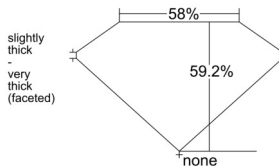

GIA®

FACSIMILE

GIA REPORT 6542817561

Verify this report at GIA.edu

GIA NATURAL DIAMOND DOSSIER®

March 16, 2026
GIA Report Number 6542817561
Shape and Cutting Style ..... Heart Brilliant
Measurements ..... 5.04 x 5.67 x 3.35 mm

GRADING RESULTS

Carat Weight ..... 0.56 carat
Color Grade ..... D
Clarity Grade VVS2

ADDITIONAL GRADING INFORMATION

Polish ..... Very Good
Symmetry ..... Very Good
Fluorescence ..... None
Clarity Characteristics..... Feather, Pinpoint, Surface Graining
Inscription(s): GIA 6542817561

PROPORTIONS

Profile not to actual proportions

GRADING SCALES

GIA COLOR SCALE		GIA CLARITY SCALE			
COLORLESS	D	VERY VERY SLIGHTLY INCLUDED	FLAWLESS		
	E		INTERNALLY FLAWLESS		
	F		VVS₁		
	NEAR COLORLESS	G	VERY SLIGHTLY INCLUDED	VVS₂	
		H		VS₁	
		FAINT	I	SLIGHTLY INCLUDED	VS₂
			J		SI₁
			K	INCLUDED	SI₂
	VERY LIGHT	L	I₁		
		M	I₂		
LIGHT	N	INCLUDED	I₃		
	O				
	P				
	Q				
	R