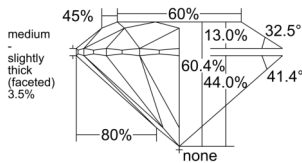

GIA®

FACSIMILE

GIA REPORT 6542814064

Verify this report at GIA.edu

GIA NATURAL DIAMOND DOSSIER®

March 16, 2026
GIA Report Number 6542814064
Shape and Cutting Style ..... Round Brilliant
Measurements ..... 5.38 - 5.41 x 3.26 mm

GRADING RESULTS

Carat Weight ..... 0.57 carat
Color Grade ..... G
Clarity Grade VS1
Cut Grade ..... Excellent

ADDITIONAL GRADING INFORMATION

Polish ..... Excellent
Symmetry ..... Excellent
Fluorescence ..... None
Clarity Characteristics..... Crystal, Feather, Cloud, Pinpoint
Inspection(s): GIA 6542814064

PROPORTIONS

Profile to actual proportions