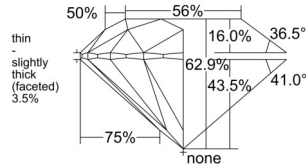

GIA®

FACSIMILE

GIA REPORT 6542812651

Verify this report at GIA.edu

GIA NATURAL DIAMOND DOSSIER®

March 13, 2026
GIA Report Number 6542812651
Shape and Cutting Style ..... Round Brilliant
Measurements ..... 4.69 - 4.72 x 2.96 mm

GRADING RESULTS

Carat Weight ..... 0.40 carat
Color Grade ..... G
Clarity Grade VVS2
Cut Grade ..... Very Good

ADDITIONAL GRADING INFORMATION

Polish ..... Excellent
Symmetry ..... Excellent
Fluorescence ..... None
Clarity Characteristics..Cloud, Needle, Pinpoint, Indented Natural
Inscription(s): GIA 6542812651

PROPORTIONS

GRADING SCALES

GIA COLOR SCALE

COLORLESS	D
	E
	F
	G
	H
	I
NEAR COLORLESS	J
	K
	L
FAIN	M
	N
	O
	P
	Q
VERY LIGHT	R
	S
	T
	U
	V
	W
	X
	Y
LIGHT	Z

GIA CLARITY SCALE

	FLAWLESS
	INTERNALLY FLAWLESS
VERY VERY SLIGHTLY INCLUDED	VVS₁
	VVS₂
VERY SLIGHTLY INCLUDED	VS₁
	VS₂
SLIGHTLY INCLUDED	SI₁
	SI₂
	I₁
	I₂
INCLUDED	I₃

GIA CUT SCALE

	EXCELLENT
	VERY GOOD
	GOOD
	FAIR
	POOR