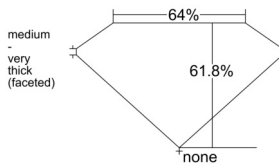

GIA®

FACSIMILE

GIA REPORT 6542809675

Verify this report at GIA.edu

GIA NATURAL DIAMOND DOSSIER®

March 13, 2026
GIA Report Number 6542809675
Shape and Cutting Style ..... Pear Brilliant
Measurements ..... 7.70 x 4.92 x 3.04 mm

GRADING RESULTS

Carat Weight ..... 0.70 carat
Color Grade ..... F
Clarity Grade VS2

ADDITIONAL GRADING INFORMATION

Polish ..... Excellent
Symmetry ..... Excellent
Fluorescence ..... Faint
Clarity Characteristics.....Crystal, Indented Natural, Cavity, Feather
Inscription(s): GIA 6542809675

PROPORTIONS

Profile not to actual proportions

GRADING SCALES

GIA COLOR SCALE		GIA CLARITY SCALE			
COLORLESS	D	VERY VERY SLIGHTLY INCLUDED	FLAWLESS		
	E		INTERNALLY FLAWLESS		
	F	VERY SLIGHTLY INCLUDED	VVS₁		
	G		VVS₂		
	H		VS₁		
	NEAR COLORLESS	I	SLIGHTLY INCLUDED	VS₂	
		J		SI₁	
		FAINT	K	INCLUDED	SI₂
			L		I₁
			M		I₂
VERT LIGHT	N	LIGHT	I₃		
	O				
	P				
	Q				
	R