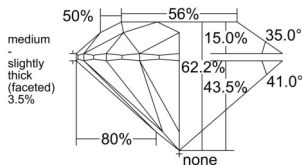

GIA®

FACSIMILE

GIA REPORT 6542807316

Verify this report at GIA.edu

GIA NATURAL DIAMOND DOSSIER®

March 17, 2026
GIA Report Number 6542807316
Shape and Cutting Style ..... Round Brilliant
Measurements ..... 3.61 - 3.63 x 2.25 mm

GRADING RESULTS

Carat Weight ..... 0.18 carat
Color Grade ..... J
Clarity Grade VS2
Cut Grade ..... Excellent

ADDITIONAL GRADING INFORMATION

Polish ..... Excellent
Symmetry ..... Excellent
Fluorescence ..... None
Clarity Characteristics ..... Cloud
Inscription(s): GIA 6542807316

PROPORTIONS

GRADING SCALES

GIA COLOR SCALE

COLORESS	D
	E
	F
	G
	H
	I
	J
NEAR COLORESS	K
	L
FANIT	M
	N
	O
	P
VERY LIGHT	R
	S
	T
	U
	V
	W
	X
	Y
LIGHT	Z

GIA CLARITY SCALE

FLAWLESS	INTERNAL FLAWLESS	
		EXCELLENT
VERY VERY SLIGHTLY INCLUDED	VVS₁	VERY GOOD
VERY SLIGHTLY INCLUDED	VVS₂	
SLIGHTLY INCLUDED	VS₁	GOOD
	VS₂	
INCLUDED	SI₁	FAIR
	SI₂	
INCLUDED	I₁	POOR
	I₂	
	I₃