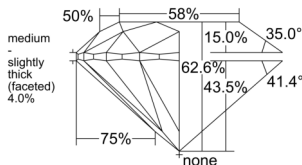

GIA®

FACSIMILE

GIA REPORT 6542807181

Verify this report at GIA.edu

GIA NATURAL DIAMOND DOSSIER®

March 17, 2026
GIA Report Number 6542807181
Shape and Cutting Style ..... Round Brilliant
Measurements ..... 3.58 - 3.61 x 2.25 mm

GRADING RESULTS

Carat Weight ..... 0.18 carat
Color Grade ..... G
Clarity Grade VS2
Cut Grade ..... Excellent

ADDITIONAL GRADING INFORMATION

Polish ..... Excellent
Symmetry ..... Excellent
Fluorescence ..... None
Clarity Characteristics ..... Crystal, Cloud
Inscription(s): GIA 6542807181

PROPORTIONS

GRADING SCALES

GIA COLOR SCALE	GIA CLARITY SCALE	GIA CUT SCALE	
D	FLAWLESS	EXCELLENT	
E	INTERNALLY FLAWLESS		
F		VVS₁	VERY GOOD
G	VVS₂		
H	VS₁	GOOD	
I	VS₂		
J	SI₁	FAIR	
K	SI₂		
L	I₁	POOR	
M	I₂		
N	I₃		
O			
P			
Q			
R			
S			
T			
U			
V			
W			
X			
Y			
Z