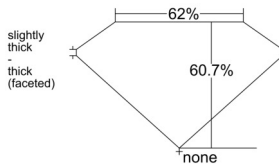

GIA®

FACSIMILE

GIA REPORT 6542804542

Verify this report at GIA.edu

GIA NATURAL DIAMOND DOSSIER®

March 16, 2026
GIA Report Number 6542804542
Shape and Cutting Style ..... Oval Brilliant
Measurements ..... 7.72 x 5.51 x 3.34 mm

GRADING RESULTS

Carat Weight ..... 0.94 carat
Color Grade L
Clarity Grade VS2

ADDITIONAL GRADING INFORMATION

Polish ..... Excellent
Symmetry ..... Very Good
Fluorescence ..... None
Clarity Characteristics..... Crystal, Cloud, Feather
Inscription(s): GIA 6542804542

PROPORTIONS

Profile not to actual proportions

GRADING SCALES

GIA COLOR SCALE		GIA CLARITY SCALE			
COLORLESS	D	VERY VERY SLIGHTLY INCLUDED	FLAWLESS		
	E		INTERNALLY FLAWLESS		
	F		VVS₁		
	NEAR COLORLESS	G	VERY SLIGHTLY INCLUDED	VVS₂	
		H		VS₁	
		FAINT	I	SLIGHTLY INCLUDED	VS₂
			J		SI₁
			K		SI₂
	LIGHT	L	INCLUDED	I₁	
		M		I₂	
N		I₃			
O					
P					
Q					
R					
S					
T					
U					
V					
W					
X					
Y					
Z