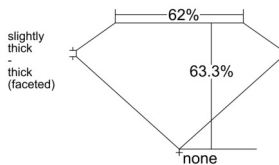

GIA®

FACSIMILE

GIA REPORT 6542804366

Verify this report at GIA.edu

GIA NATURAL DIAMOND DOSSIER®

March 13, 2026
GIA Report Number 6542804366
Shape and Cutting Style ..... Oval Brilliant
Measurements ..... 6.96 x 4.97 x 3.15 mm

GRADING RESULTS

Carat Weight ..... 0.70 carat
Color Grade ..... G
Clarity Grade VS1

ADDITIONAL GRADING INFORMATION

Polish ..... Very Good
Symmetry ..... Very Good
Fluorescence ..... Faint
Clarity Characteristics..... Crystal, Cloud, Pinpoint
Inscription(s): GIA 6542804366

PROPORTIONS

Profile not to actual proportions

GRADING SCALES

GIA COLOR SCALE		GIA CLARITY SCALE			
COLORLESS	D	VERY VERY SLIGHTLY INCLUDED	FLAWLESS		
	E		INTERNALLY FLAWLESS		
	F	VERY SLIGHTLY INCLUDED	VVS₁		
	G		VVS₂		
	H		VS₁		
	NEAR COLORLESS	I	SLIGHTLY INCLUDED	VS₂	
		J		SI₁	
		FAINT	K	INCLUDED	SI₂
			L		I₁
			M		I₂
VERT LIGHT	N	INCLUDED	I₃		
	O				
	P				
	Q				
	R				
LIGHT	S				
	T				
	U				
	V				
	W				
X					
Y					
Z