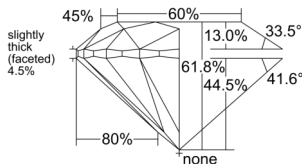

GIA®

FACSIMILE

GIA REPORT 6542802741

Verify this report at GIA.edu

GIA NATURAL DIAMOND DOSSIER®

March 12, 2026
GIA Report Number 6542802741
Shape and Cutting Style ..... Round Brilliant
Measurements ..... 4.70 - 4.73 x 2.92 mm

GRADING RESULTS

Carat Weight ..... 0.40 carat
Color Grade ..... G
Clarity Grade VS1
Cut Grade ..... Excellent

ADDITIONAL GRADING INFORMATION

Polish ..... Excellent
Symmetry ..... Excellent
Fluorescence ..... None
Clarity Characteristics ..... Crystal, Needle, Pinpoint
Inscription(s): GIA 6542802741

PROPORTIONS

Profile to actual proportions