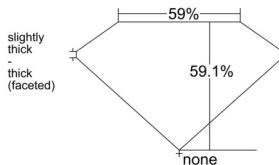

GIA®

FACSIMILE

GIA REPORT 6542801506

Verify this report at GIA.edu

GIA NATURAL DIAMOND DOSSIER®

March 12, 2026
GIA Report Number 6542801506
Shape and Cutting Style ..... Heart Brilliant
Measurements ..... 5.25 x 6.20 x 3.67 mm

GRADING RESULTS

Carat Weight ..... 0.71 carat
Color Grade ..... H
Clarity Grade VS1

ADDITIONAL GRADING INFORMATION

Polish ..... Excellent
Symmetry ..... Excellent
Fluorescence ..... None
Clarity Characteristics ..... Cloud, Pinpoint
Inscription(s): GIA 6542801506

PROPORTIONS

Profile not to actual proportions

GRADING SCALES

GIA COLOR SCALE		GIA CLARITY SCALE			
COLORLESS	D	VERY VERY SLIGHTLY INCLUDED	FLAWLESS		
	E		INTERNALLY FLAWLESS		
	F	VERY SLIGHTLY INCLUDED	VVS₁		
	G		VVS₂		
	H		VS₁		
	NEAR COLORLESS	I	SLIGHTLY INCLUDED	VS₂	
		J		SI₁	
		FAINT	K	INCLUDED	SI₂
			L		I₁
			M		I₂
VERT LIGHT			N	INCLUDED	I₃
			O		
			P		
	Q				
LIGHT	R				
	S				
	T				
	U				
	V				
	W				
	X				
	Y				
	Z