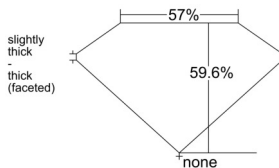

GIA®

FACSIMILE

GIA REPORT 6542796725

Verify this report at GIA.edu

GIA NATURAL DIAMOND DOSSIER®

March 12, 2026
GIA Report Number 6542796725
Shape and Cutting Style ..... Heart Brilliant
Measurements ..... 4.75 x 5.56 x 3.32 mm

GRADING RESULTS

Carat Weight ..... 0.53 carat
Color Grade ..... G
Clarity Grade VVS1

ADDITIONAL GRADING INFORMATION

Polish ..... Very Good
Symmetry ..... Very Good
Fluorescence ..... None
Clarity Characteristics ..... Cloud
Inscription(s): GIA 6542796725

PROPORTIONS

Profile not to actual proportions

GRADING SCALES

GIA COLOR SCALE		GIA CLARITY SCALE	
COLORLESS	D	VERY VERY SLIGHTLY INCLUDED	FLAWLESS
	E		INTERNALLY FLAWLESS
	F		VVS₁
	G		VVS₂
	H		VS₁
	I		VS₂
	J		SI₁
	K		SI₂
	L		I₁
	M		I₂
NEAR COLORLESS	N	SLIGHTLY INCLUDED	I₃
	O		
	P		
	Q		
FAINT	R		
	S		
	T		
	U		
VERT LIGHT	V		
	W		
	X		
	Y		
LIGHT	Z