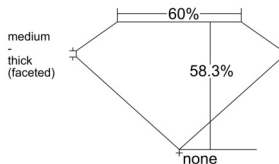

GIA®

FACSIMILE

GIA REPORT 6542796376

Verify this report at GIA.edu

GIA NATURAL DIAMOND DOSSIER®

March 12, 2026
GIA Report Number 6542796376
Shape and Cutting Style ..... Heart Brilliant
Measurements ..... 4.50 x 5.19 x 3.03 mm

GRADING RESULTS

Carat Weight ..... 0.41 carat
Color Grade ..... E
Clarity Grade VS1

ADDITIONAL GRADING INFORMATION

Polish ..... Excellent
Symmetry ..... Excellent
Fluorescence ..... Faint
Clarity Characteristics ..... Crystal, Cloud, Needle
Inscription(s): GIA 6542796376

PROPORTIONS

Profile not to actual proportions

GRADING SCALES

GIA COLOR SCALE		GIA CLARITY SCALE	
COLORLESS	D	VERY VERY SLIGHTLY INCLUDED	FLAWLESS
	E		INTERNALLY FLAWLESS
	F		VVS₁
	G		VVS₂
	H		VS₁
	I		VS₂
	J		SI₁
	K		SI₂
	L		I₁
	M		I₂
NEAR COLORLESS	N	SLIGHTLY INCLUDED	I₃
	O		
	P		
	Q		
FAINT	R		
	S		
	T		
	U		
VERY LIGHT	V		
	W		
	X		
	Y		
LIGHT	Z